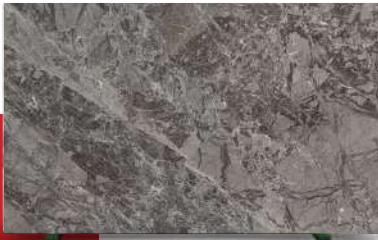

Bulgari Grey

Casa Grey